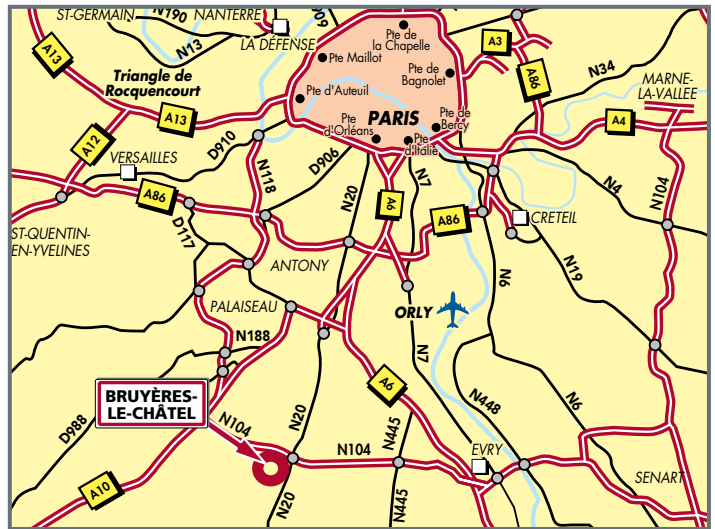

Centre DAM Ile de France
BP 12
91680 Bruyères-le-Châtel
Phone : 01 69 26 40 00

From PARIS : (A)

At PORTE D'ORLÉANS, take the N20 towards ARPAJON/ÉTAMPES/ORLÉANS. Exit for LIMOURS and proceed along the D97 towards LIMOURS, then take the D116 towards BRUYERES-LE-CHATEL (then refer to detail map).

From ORLY AIRPORT : (B)

Take the A106 towards PARIS, exit and take the A86 towards FRESNES/VERSAILLES. Proceed along the A6b towards BORDEAUX/LYON. Take the A10 towards ANTONY/PALaiseAU/ÉTAMPES. Take the N20 towards ARPAJON/ÉTAMPES/ORLÉANS. Exit for LIMOURS and proceed along the D97 towards LIMOURS, then take the D116 towards BRUYERES-LE-CHATEL (then refer to detail map).

From ÉTAMPES : (C)

Take the N20 towards ARPAJON/PARIS. Exit for LIMOURS and proceed along the D97 towards LIMOURS, then take the D116 towards BRUYERES-LE-CHATEL (then refer to detail map).