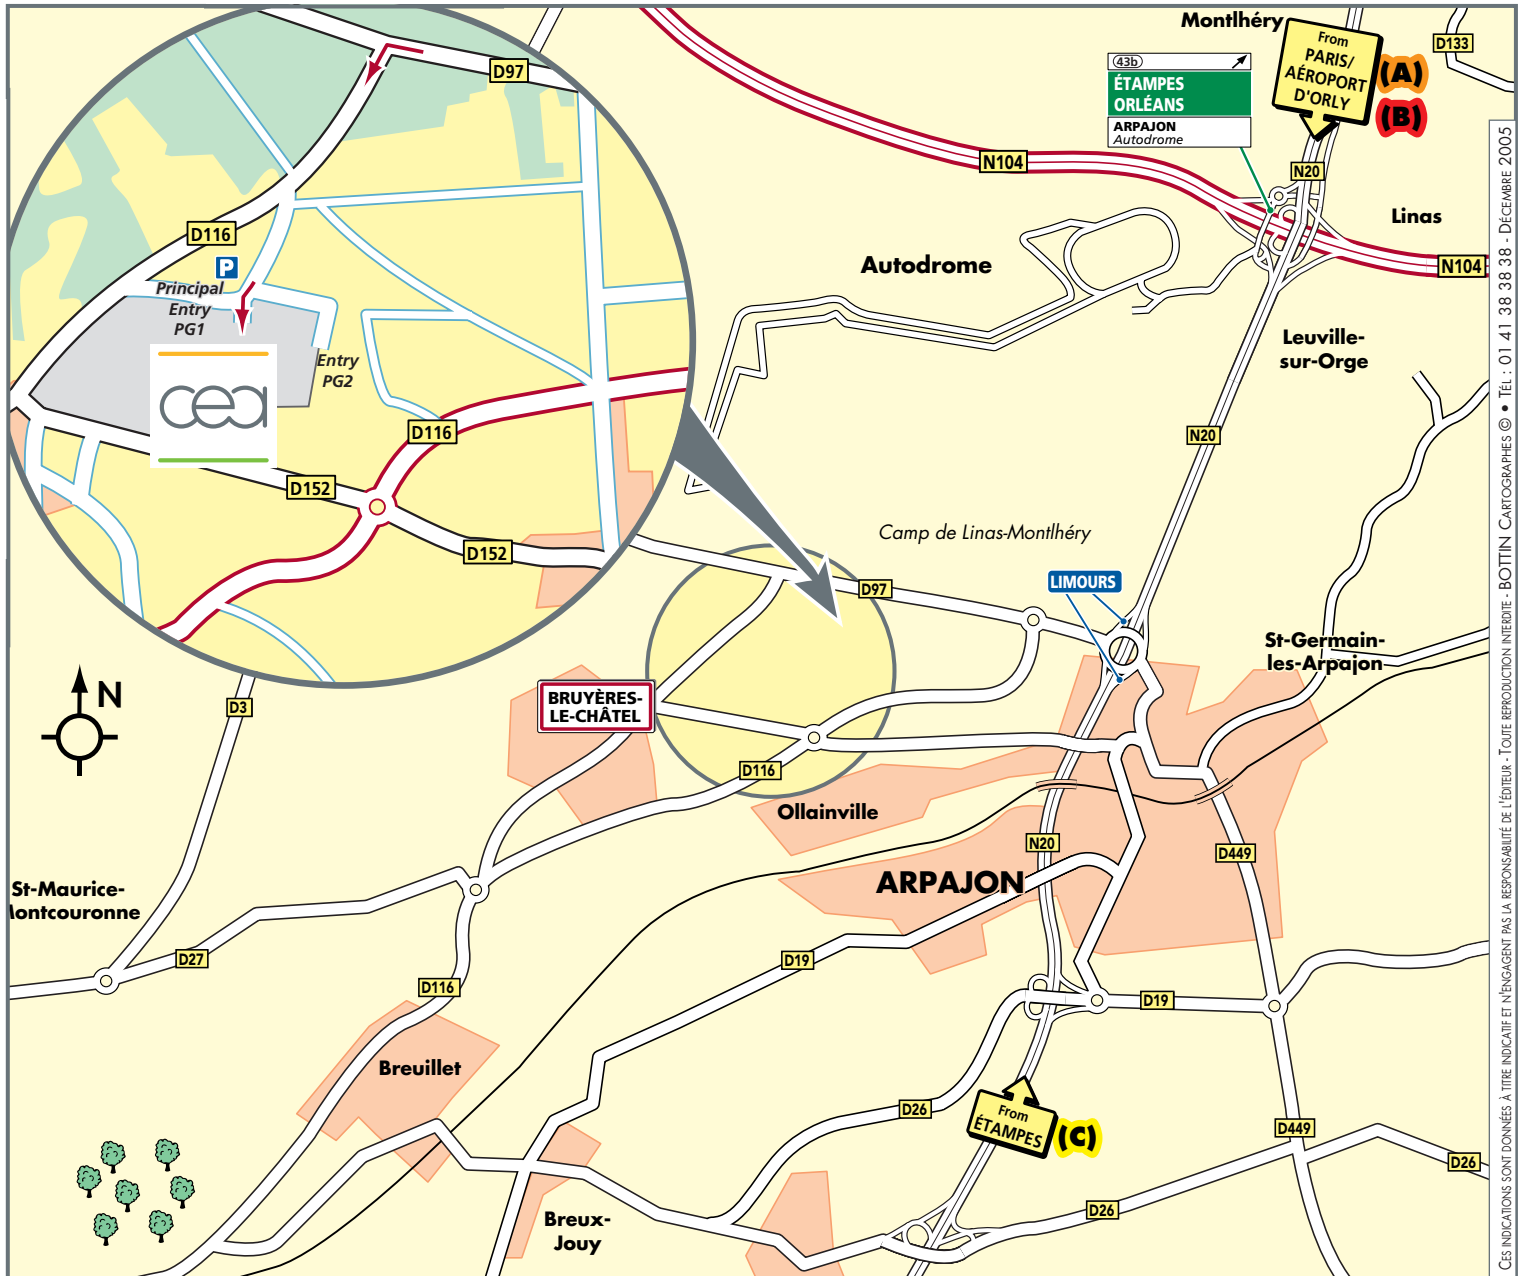

Centre DAM Ile de France
BP 12
91680 Bruyères-le-Châtel
Phone : 01 69 26 40 00

From PARIS : (A)

At PORTE D'ORLÉANS, take the N20 towards ARPAJON/ÉTAMPES/ORLÉANS. Exit for LIMOURS and proceed along the D97 towards LIMOURS, then take the D116 towards BRUYERES-LE-CHATEL (then refer to detail map).

From ORLY AIRPORT : (B)

Take the A106 towards PARIS, exit and take the A86 towards FRESNES/VERSAILLES. Proceed along the A6b towards BORDEAUX/LYON. Take the A10 towards ANTONY/PALaiseAU/ÉTAMPES. Take the N20 towards ARPAJON/ÉTAMPES/ORLÉANS. Exit for LIMOURS and proceed along the D97 towards LIMOURS, then take the D116 towards BRUYERES-LE-CHATEL (then refer to detail map).

From ÉTAMPES : (C)

Take the N20 towards ARPAJON/PARIS. Exit for LIMOURS and proceed along the D97 towards LIMOURS, then take the D116 towards BRUYERES-LE-CHATEL (then refer to detail map).