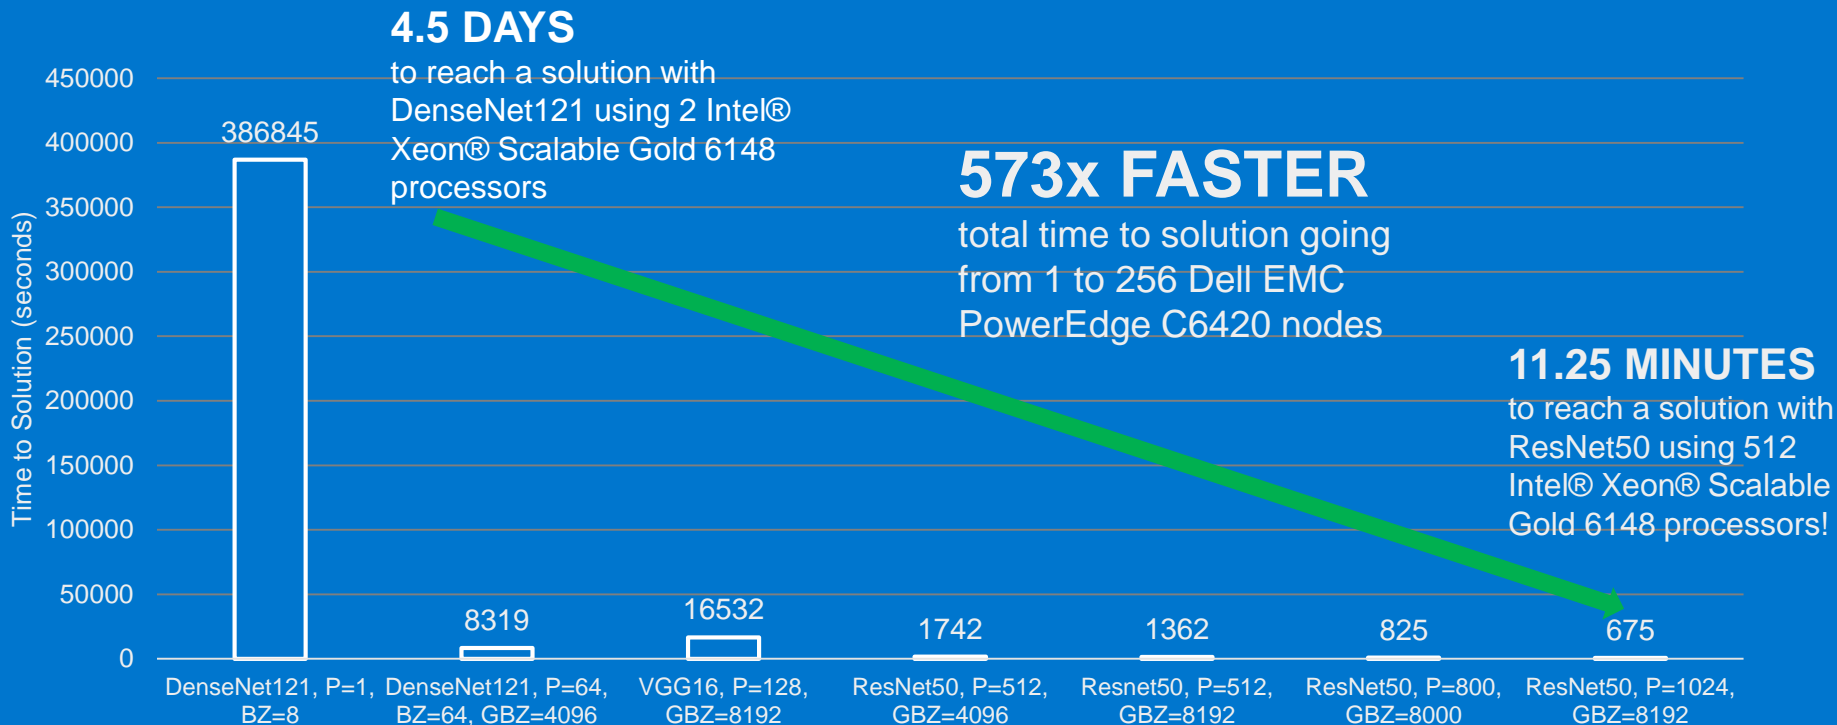

HPC Leads to High Quality AI Diagnosis

Scalability Improves AI Time-to-Solution

Dell EMC PowerEdge C6420 with dual Intel® Xeon® Scalable Gold 6148 on Intel® Omni-Path fabric. ResNet50 tests performed with TensorFlow+Horovod