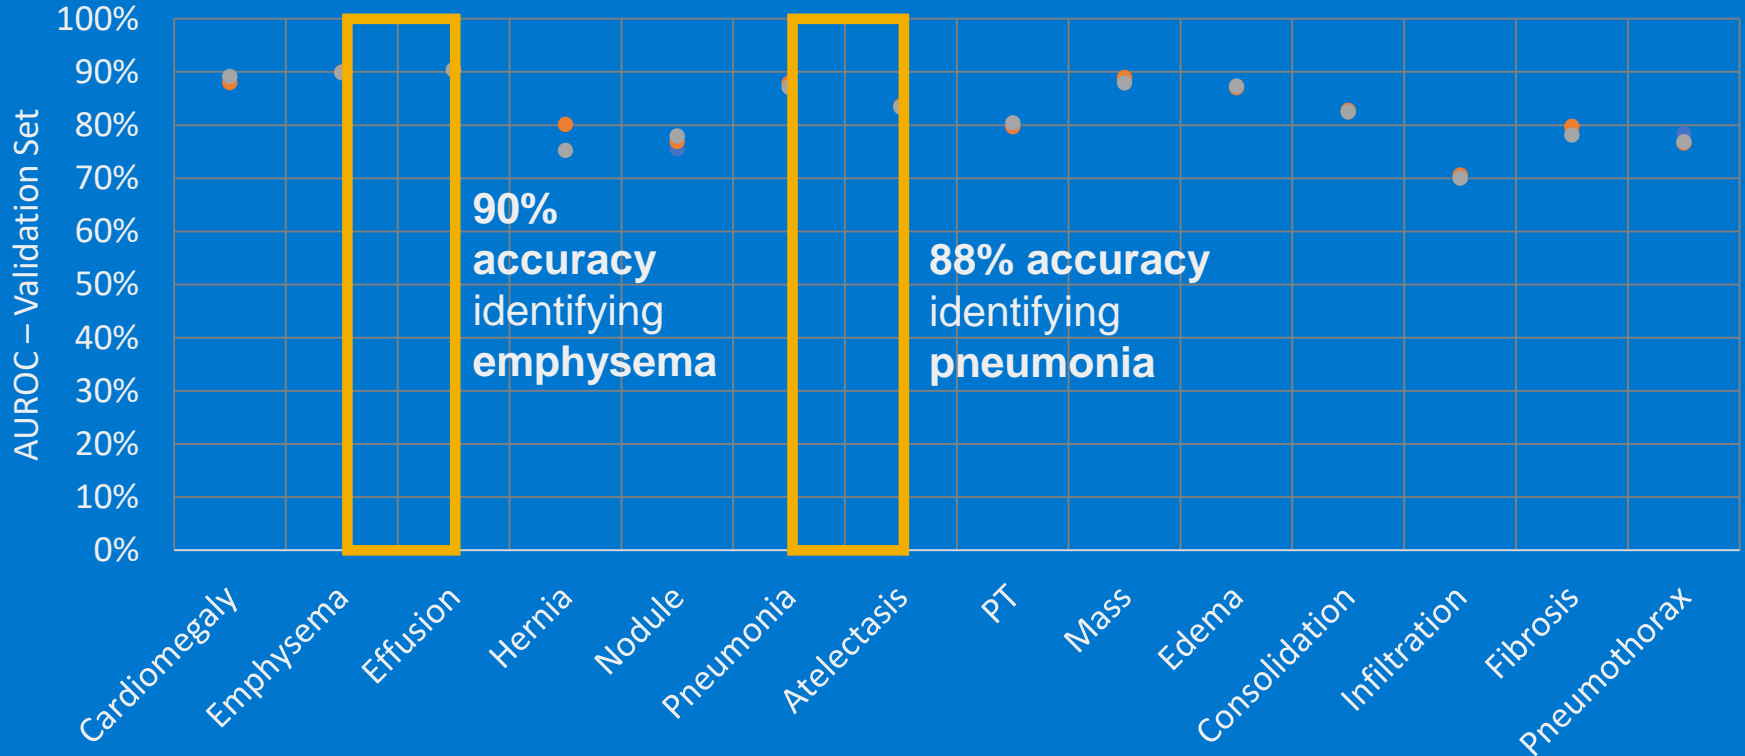

Instant Diagnosis: AI Radiologist

Keith Howard, HPC Solution Architect
Dell Technologies

DELL Technologies

AI Enables Computers to Help Doctors Diagnose Disease

Neural Networks for Medical Image Classification

HPC Leads to High Quality AI Diagnosis

Scalability Improves AI Time-to-Solution

Dell EMC PowerEdge C6420 with dual Intel® Xeon® Scalable Gold 6148 on Intel® Omni-Path fabric. ResNet50 tests performed with TensorFlow+Horovod