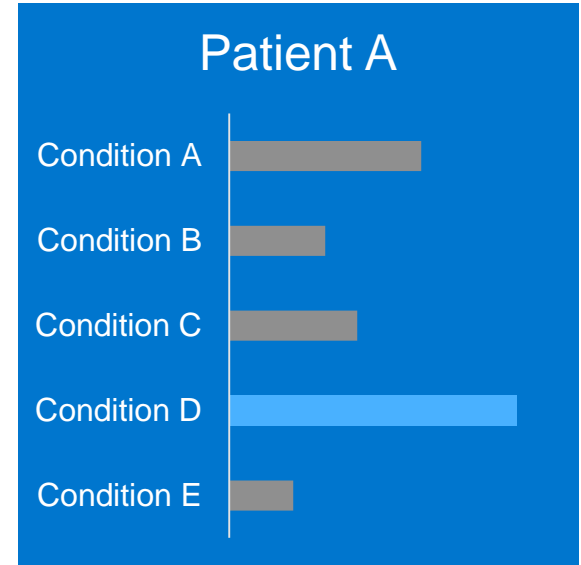

HPC Leads to High Quality AI Diagnosis

Scalability Improves AI Time-to-Solution

Dell EMC PowerEdge C6420 with dual Intel® Xeon® Scalable Gold 6148 on Intel® Omni-Path fabric. ResNet50 tests performed with TensorFlow+Horovod