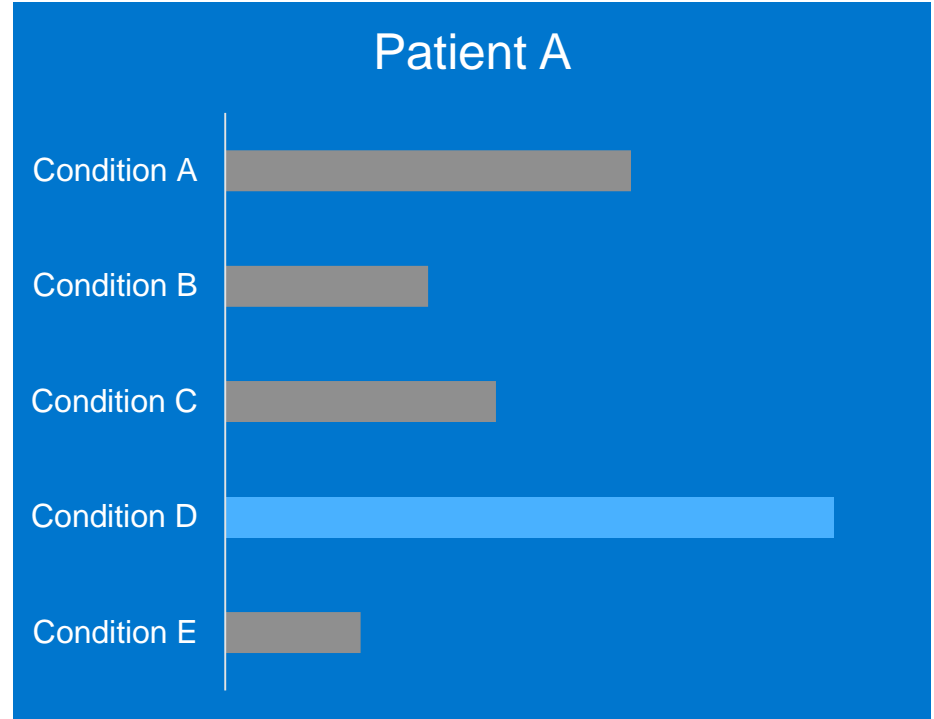

AI Enables Computers to Help Doctors Diagnose Disease