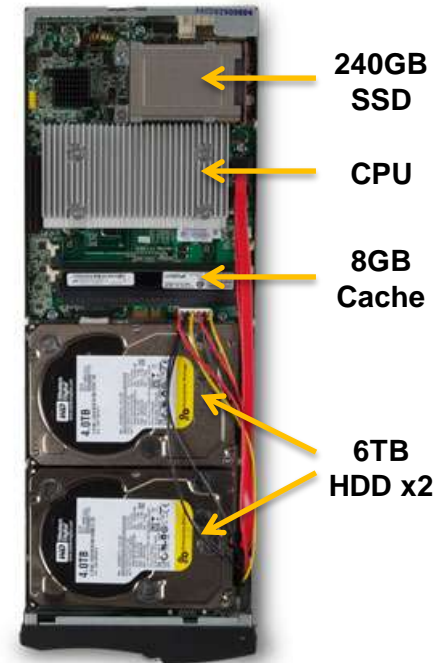

ActiveStor 16
Storage Blade