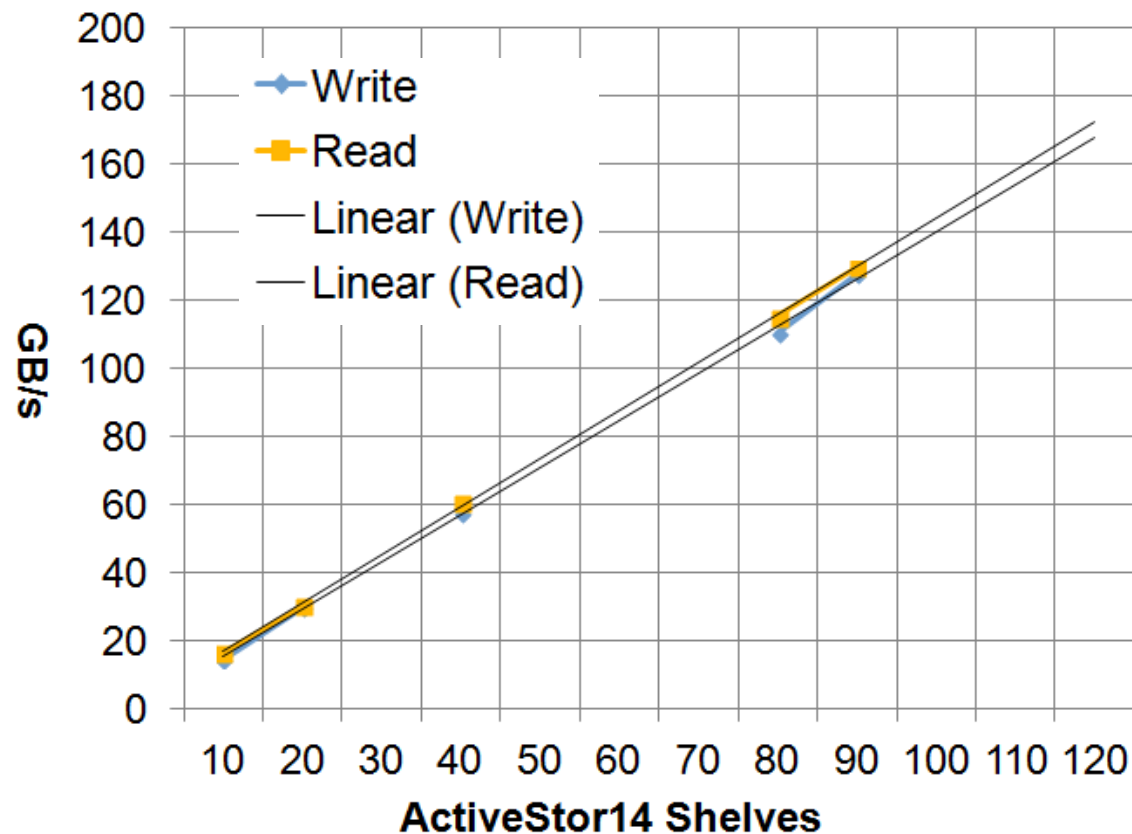

Panasas® ActiveStor® 16

HYBRID SCALE-OUT NAS WITHOUT COMPROMISE:
PERFORMANCE + MANAGEABILITY + RELIABILITY AT SCALE

IDC HPC USER FORUM – SEPT. 15, 2014

PANASAS PRODUCT MARKETING

“No Compromise” Scale-Out Solution:

ActiveStor 16
10 shelves, 1.2 PB

Configuration:

- 90 ActiveStor 14 shelves
- 27 director blades
- 180 compute nodes (3200 processes)
- Only 2 compute nodes/shelf

■ Linear Scalability as Expected!

- 128.6 GB/s write, 128.4 GB/s read (1429MB/s per shelf)
- 1550-1600MB/s possible with more clients – predicts 155-160GB/s at 100 shelves