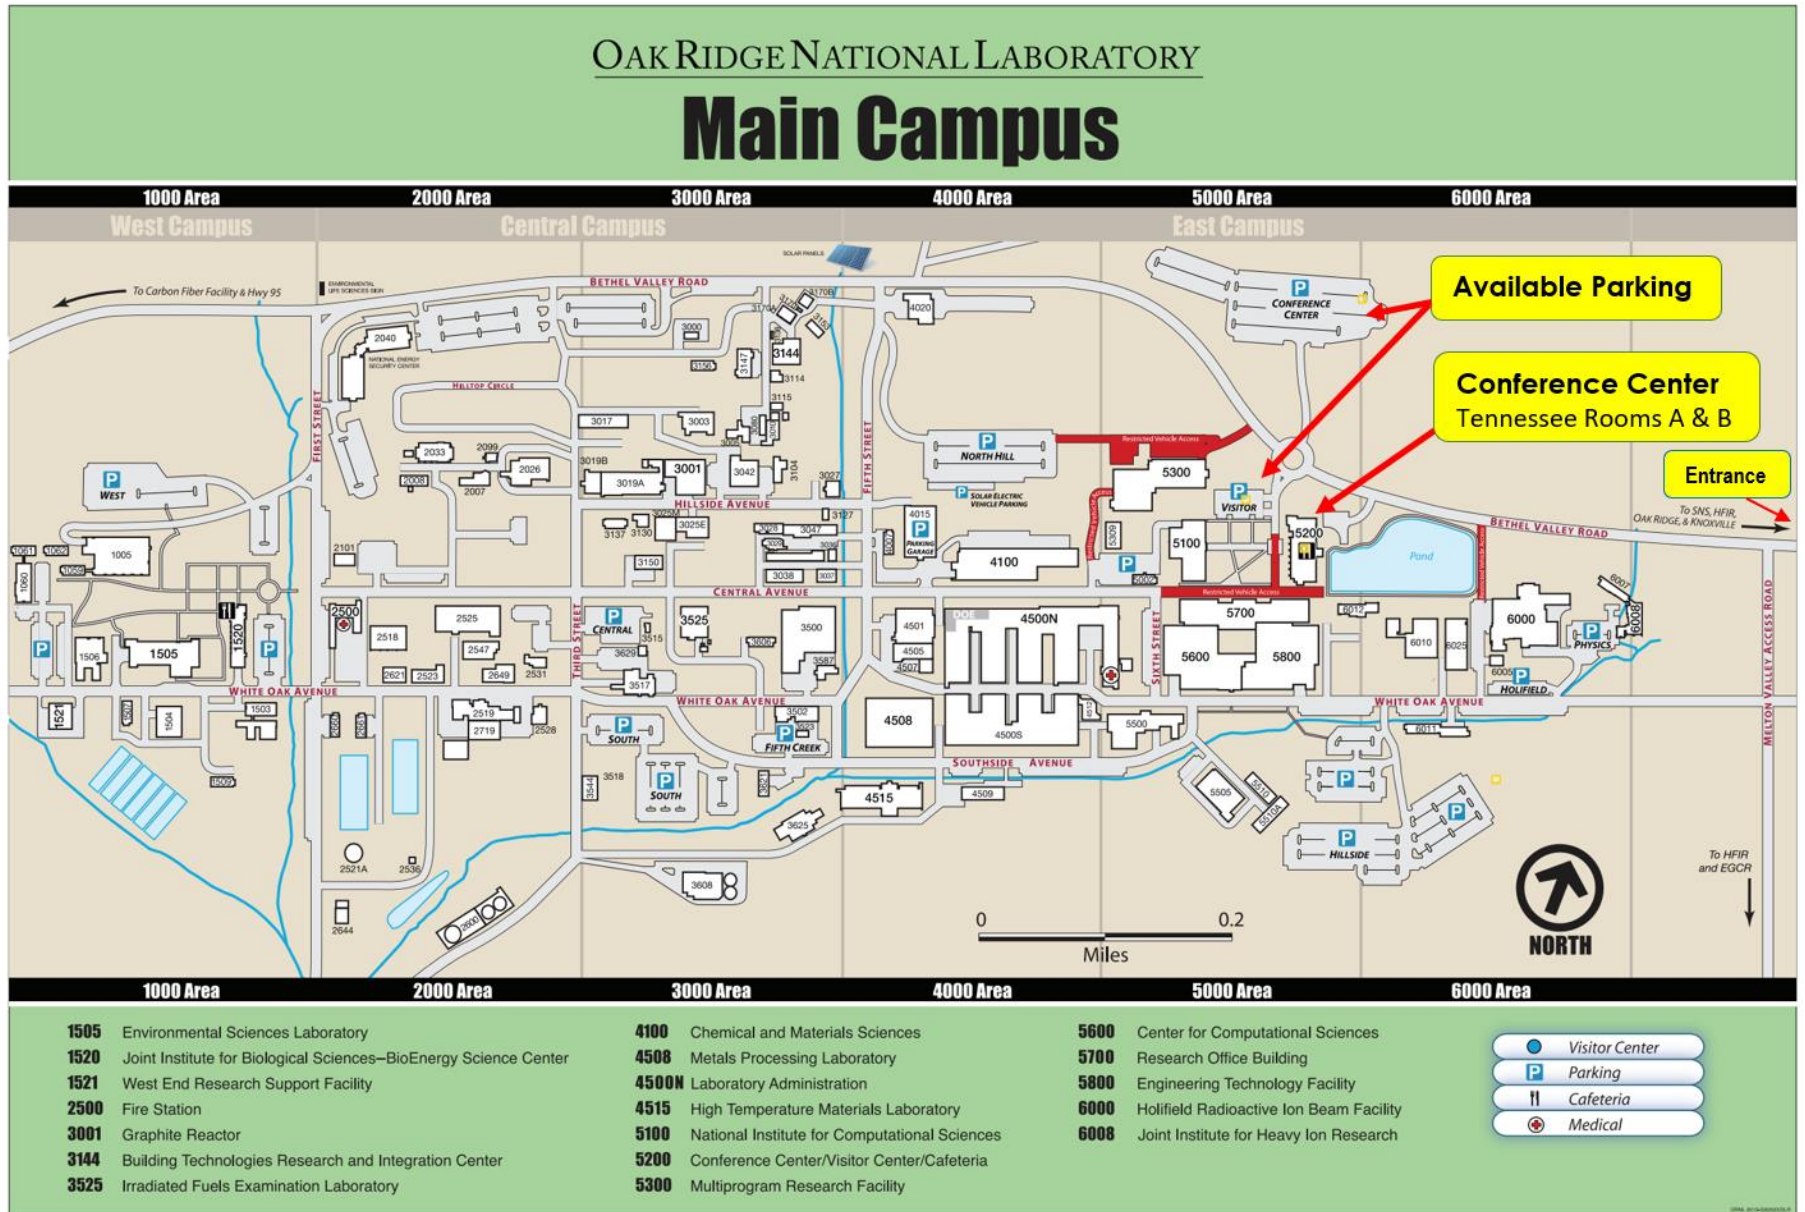

Badging and Registration

All attendees may pick up their ORNL badge from an ORNL employee in the second-floor lobby of the Conference Center. HPC User Forum staff will then distribute nametags and event folders at the designated registration desk.

Hotel Recommendations

Hotels in Oak Ridge, close to event (shuttles available):

- TownePlace Suites, 300 South Rutgers Ave., Oak Ridge, TN, 37830, +1 (865) 409-5059
- DoubleTree by Hilton Hotel Oak Ridge, 215 S Illinois Ave, Oak Ridge, TN, 37830, +1 (866) 238-4218
- Hampton Inn Oak Ridge, 208 S Illinois Ave, Oak Ridge, TN, 37830, +1 (865) 482-7889

ORNL Campus Map

SHUTTLE SCHEDULE

Tuesday, June 21		
FROM	TO	DEPARTURE TIME(S)
MORNING		
DoubleTree Hotel	ORNL Visitor Center Bldg 5200	7:00am and 7:45am
TownePlace Suites	ORNL Visitor Center Bldg 5200	7:00am and 7:45am
MIDDAY		
ORNL Visitor Center Bldg 5200	DoubleTree Hotel	12:00pm
DoubleTree Hotel	ORNL Visitor Center Bldg 5200	12:45pm
ORNL Visitor Center Bldg 5200	TownePlace Suites	12:00pm
TownePlace Suites	ORNL Visitor Center Bldg 5200	12:45pm
NIGHT		
ORNL Visitor Center Bldg 5200	DoubleTree Hotel	8:00pm and 8:45pm
ORNL Visitor Center Bldg 5200	TownePlace Suites	8:00pm and 8:45pm

Other:

- Shuttles are 24 passenger busses
- Shuttle driver to arrive at the DoubleTree and TownePlace hotels at 6:45am to prepare for first departure; an HPC User Forum sign will be placed in the shuttle window