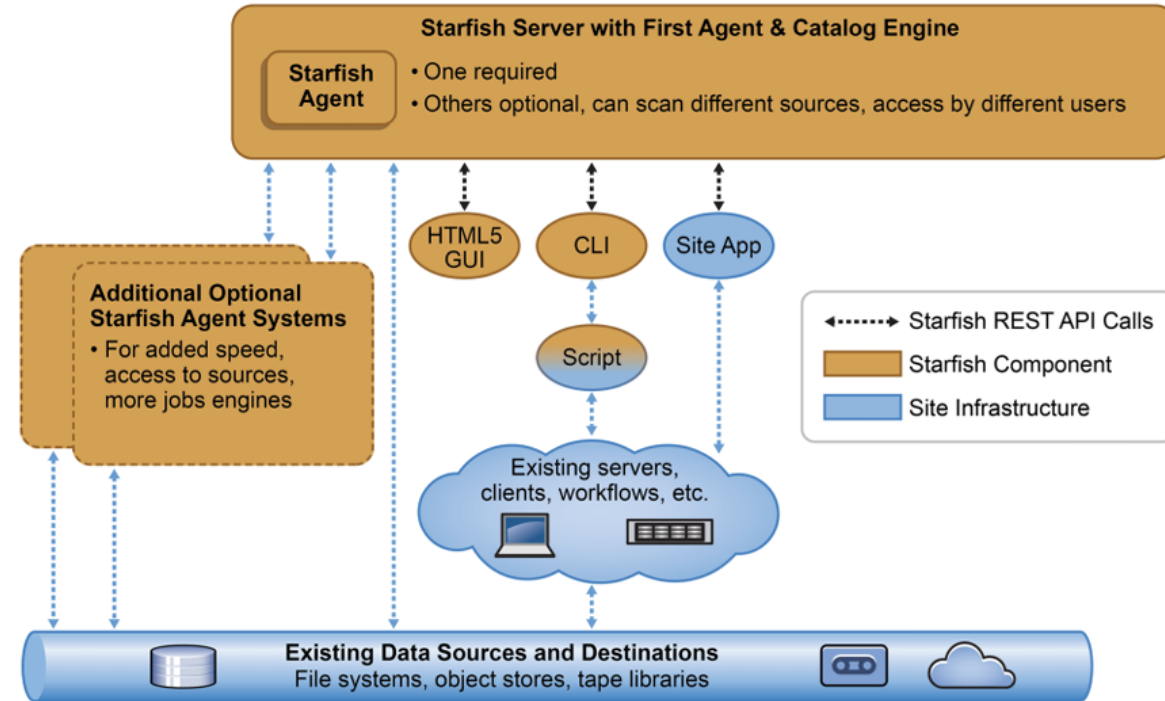

From Research to Financial
<insert your data problem here>

IBM Storage Scale - global platform for services (gpfs) of unstructured data

1) Accessibility, 2) Storage Acceleration and Abstraction 3) Data Aware Services, and 4) Assurance

Data Aware Services

Open Source Data Management Software

So What is Starfish?

hdfs/samples/ilm/tr_findToPol.pl

Data Aware - IBM Storage Scale provides Content Aware Storage (CAS)

IBM AI optimized storage and AI runtime