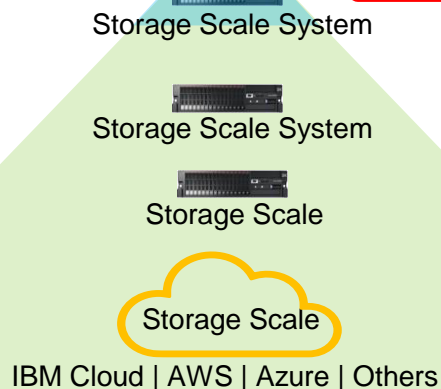

- **Enterprise grade secure:** Consistent ACL and encryptions
- **Efficient:** Detect data change for incremental data processing
- **Support your legacy storage:** Connect to heterogeneous storage systems, including legacy unstructured data storage
- **Accelerate and scale:** GPU-optimized storage solution

Tiering models to move the data to and from the compute

Lowers Energy Consumption and Costs with Data Lifecycle Management

Data Acceleration Tier

High Performance

High Capacity

IBM continues to drive innovation on our environmental attributes