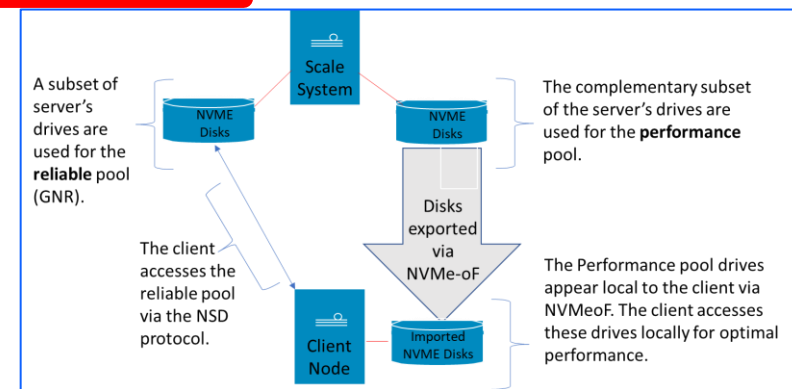

Data Aware Services

Open Source Data Management Software

So What is Starfish?

hdfs/samples/ilm/tr_findToPol.pl

Data Aware - IBM Storage Scale provides Content Aware Storage (CAS)

IBM AI optimized storage and AI runtime

- **Enterprise grade secure:** Consistent ACL and encryptions
- **Efficient:** Detect data change for incremental data processing
- **Support your legacy storage:** Connect to heterogeneous storage systems, including legacy unstructured data storage
- **Accelerate and scale:** GPU-optimized storage solution

Tiering models to move the data to and from the compute

Lowers Energy Consumption and Costs with Data Lifecycle Management

Data Acceleration Tier

High Performance

High Capacity

IBM continues to drive innovation on our environmental attributes

Object storage

IBM Cloud | AWS | Azure | Others

Tape

S3 Glacier

Archive Capacity

Scale control plane and security architecture modernization

Security Improvements

Removal of SSH dependency