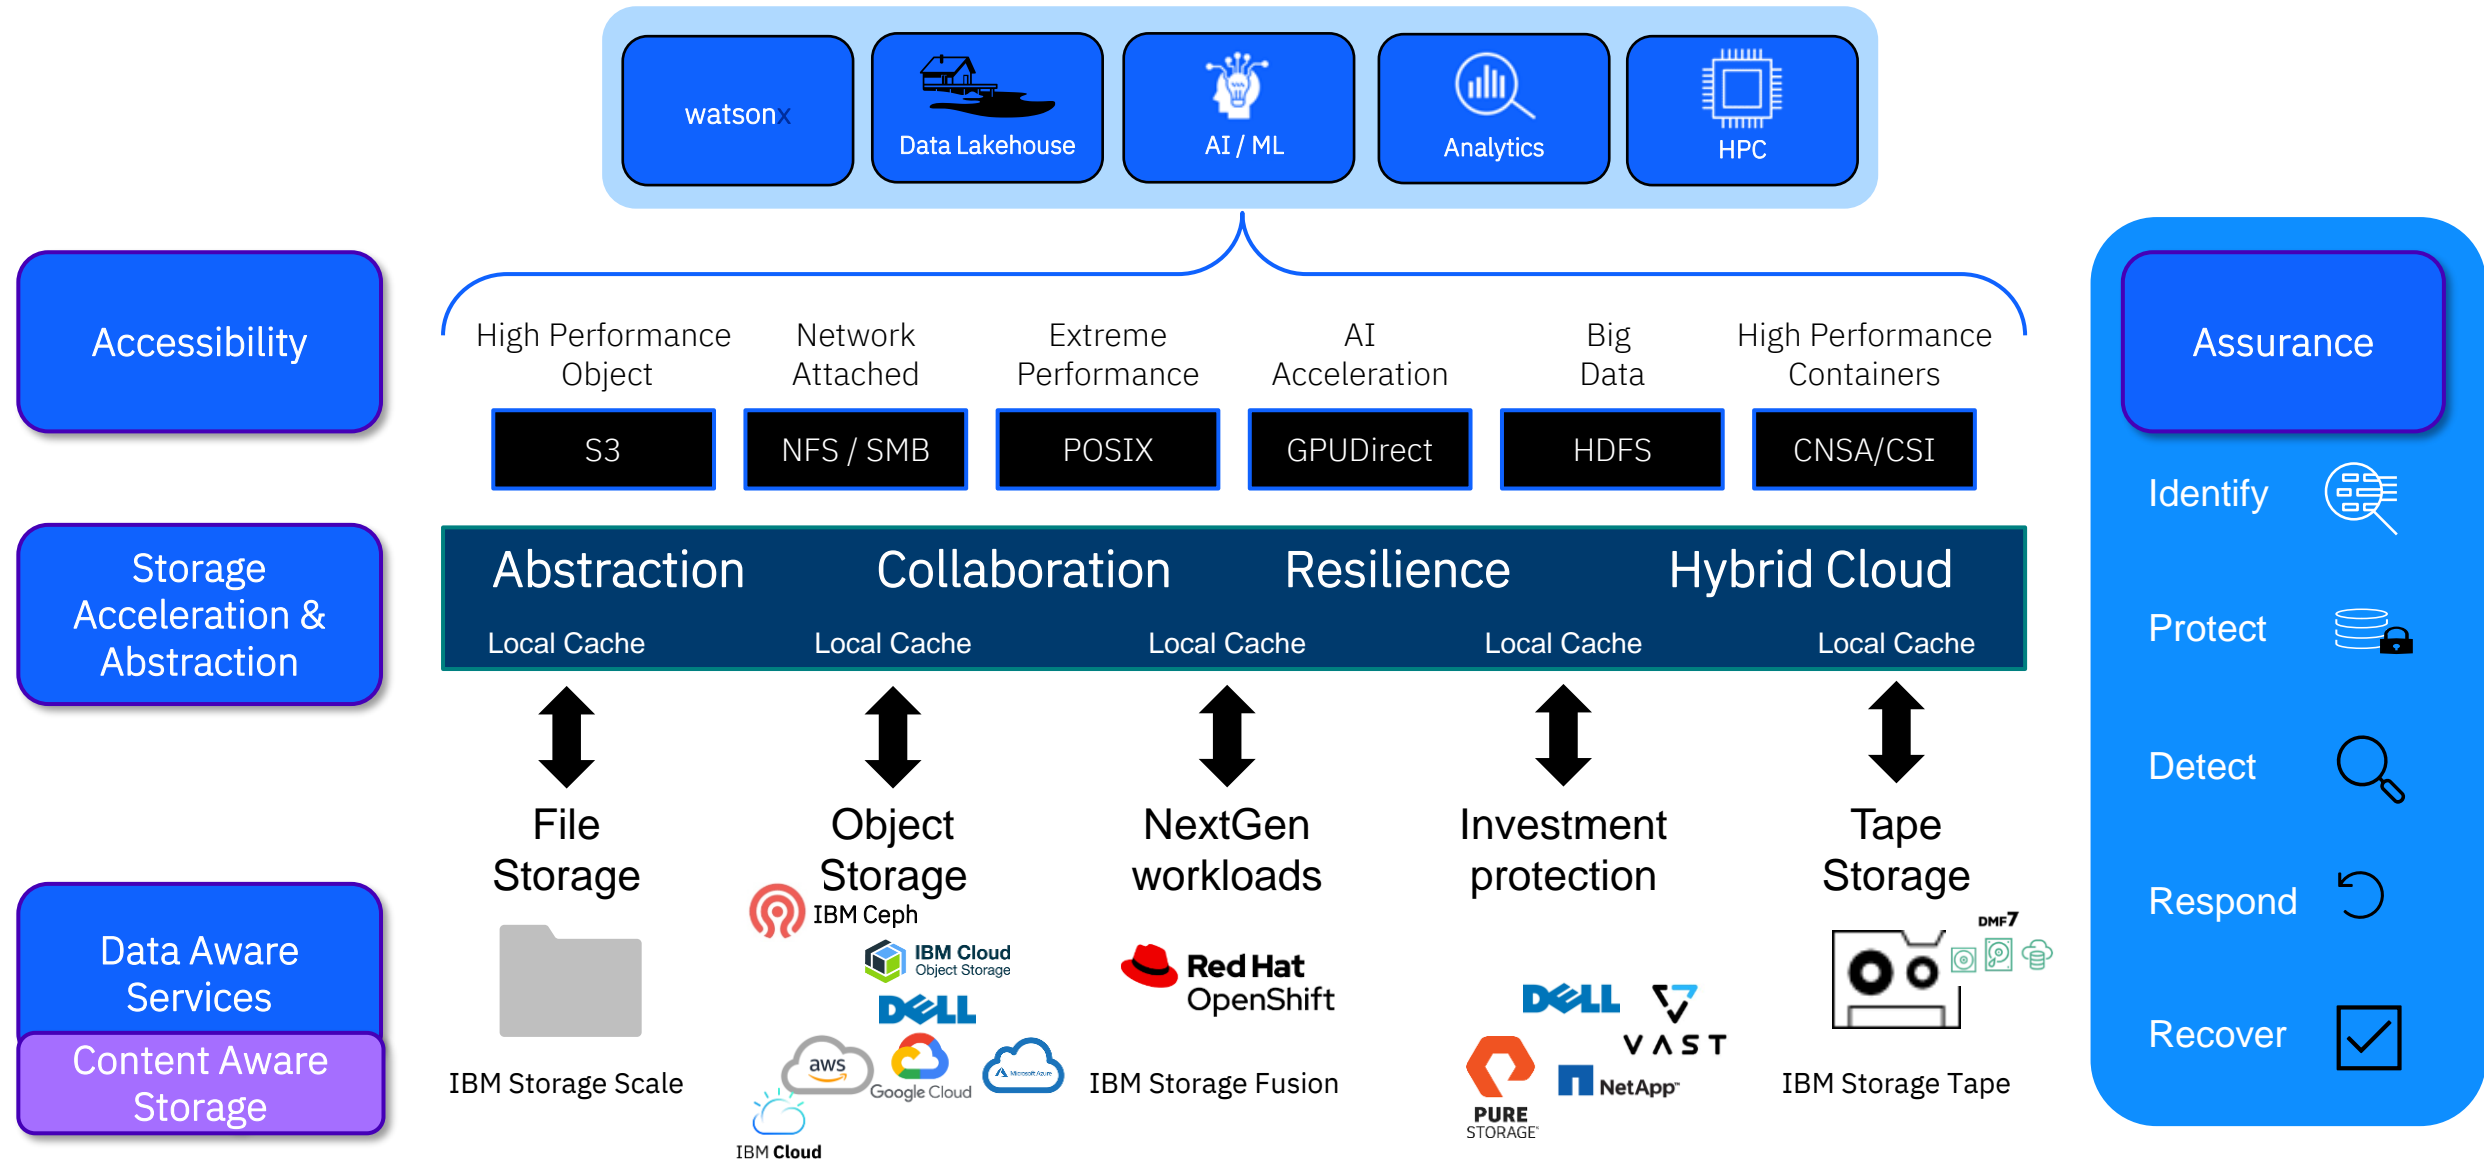

From Research to Financial
<insert your data problem here>

IBM Storage Scale - global platform for services (gpfs) of unstructured data

1) Accessibility, 2) Storage Acceleration and Abstraction 3) Data Aware Services, and 4) Assurance

Data Aware Services

Open Source Data Management Software

So What is Starfish?

hdfs/samples/ilm/tr_findToPol.pl

Data Aware - IBM Storage Scale provides Content Aware Storage (CAS)

IBM AI optimized storage and AI runtime

Object storage

IBM Cloud | AWS | Azure | Others

Tape

S3 Glacier

Archive Capacity

Scale control plane and security architecture modernization

Security Improvements

Removal of SSH dependency

Removal of root requirement for control plane

Remote Administration

Fine-Grained Role Based Access Control
Declarative policy rules based on Open Policy Agent

Control Plane Designed For Applications / Operators