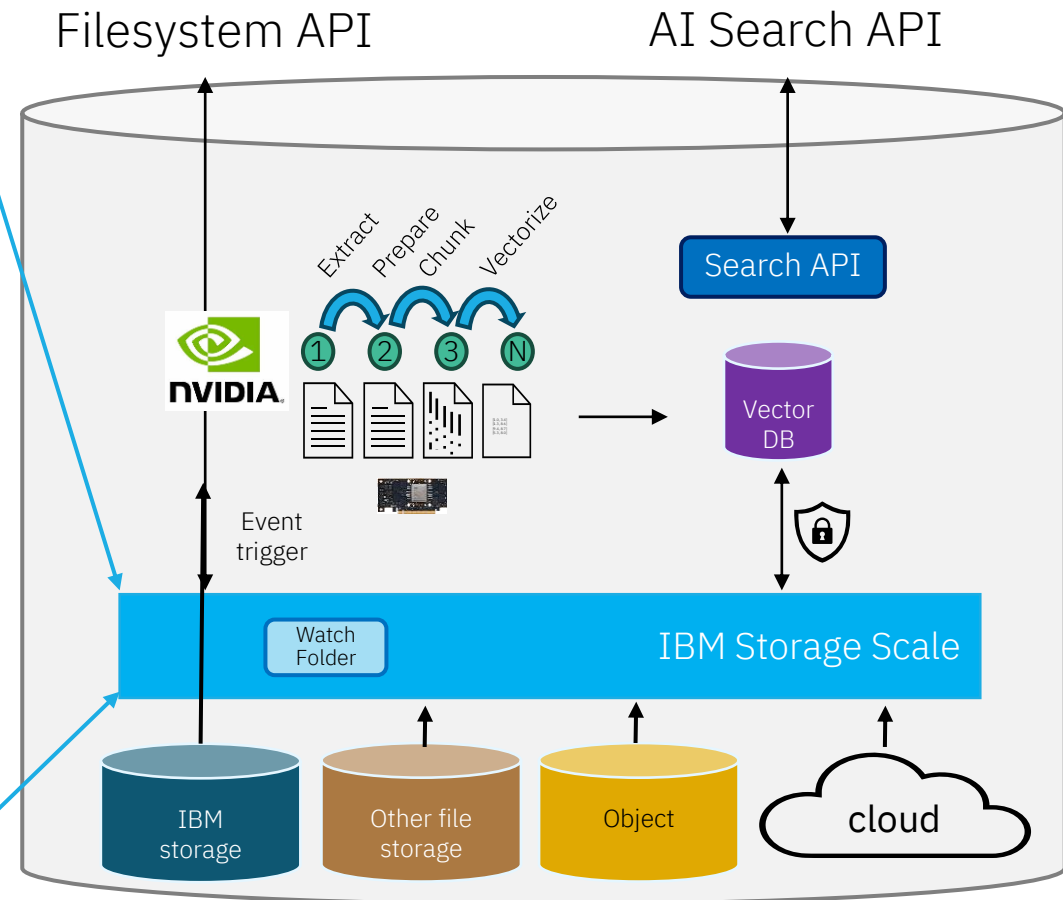

Data Aware Services

Open Source Data Management Software

So What is Starfish?

hdfs/samples/ilm/tr_findToPol.pl

Data Aware - IBM Storage Scale provides Content Aware Storage (CAS)

IBM AI optimized storage and AI runtime

- **Enterprise grade secure:** Consistent ACL and encryptions
- **Efficient:** Detect data change for incremental data processing
- **Support your legacy storage:** Connect to heterogeneous storage systems, including legacy unstructured data storage
- **Accelerate and scale:** GPU-optimized storage solution