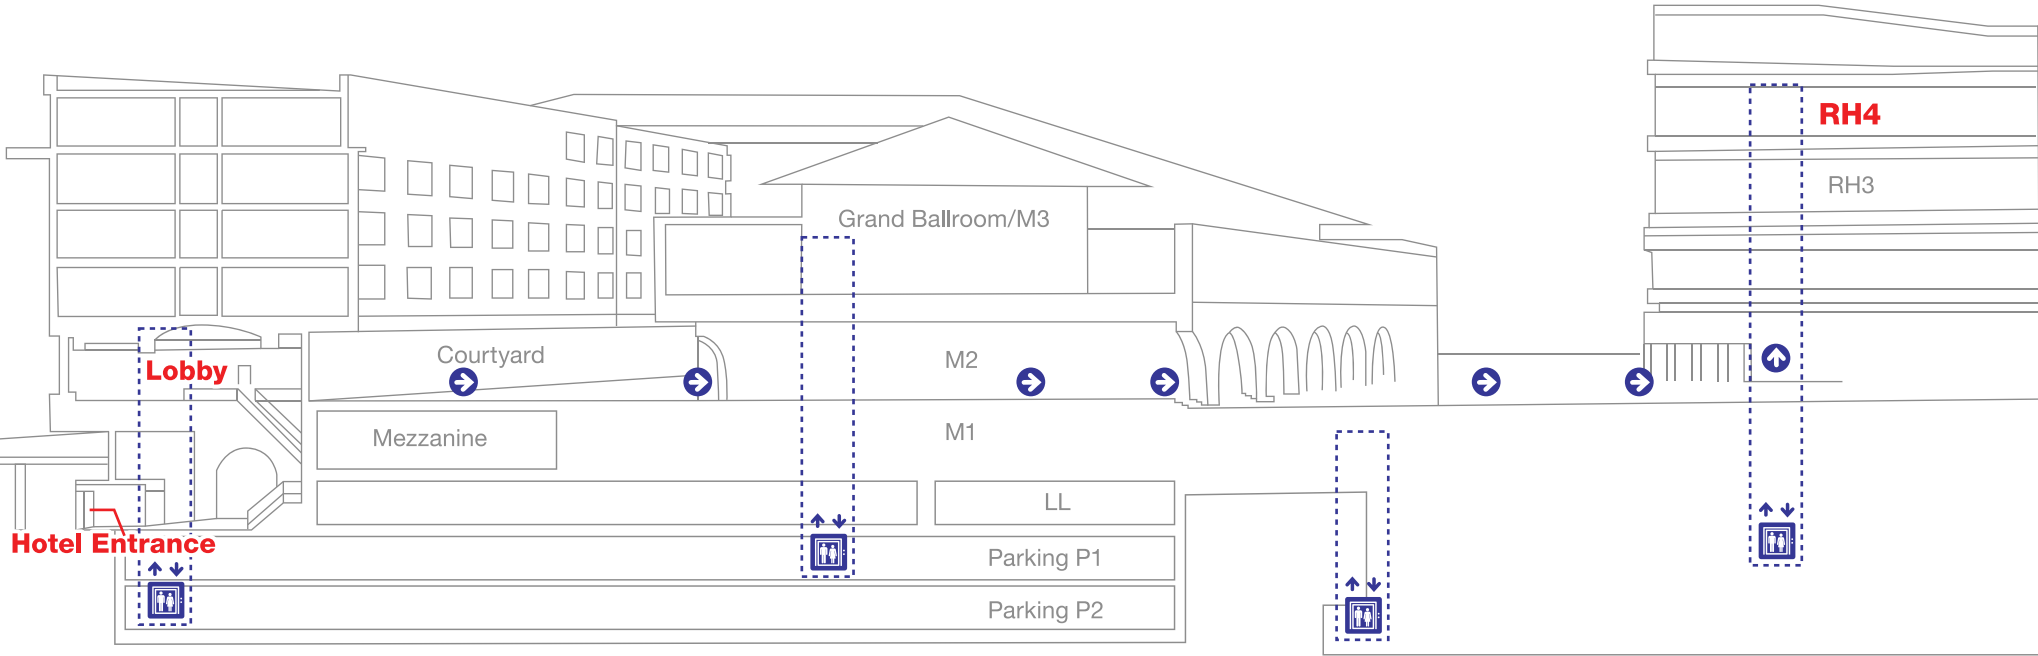

HOTEL ENTRANCE

CONFERENCE CENTER

ROWLING HALL

Contact Mara if you are lost: 310.890.2095