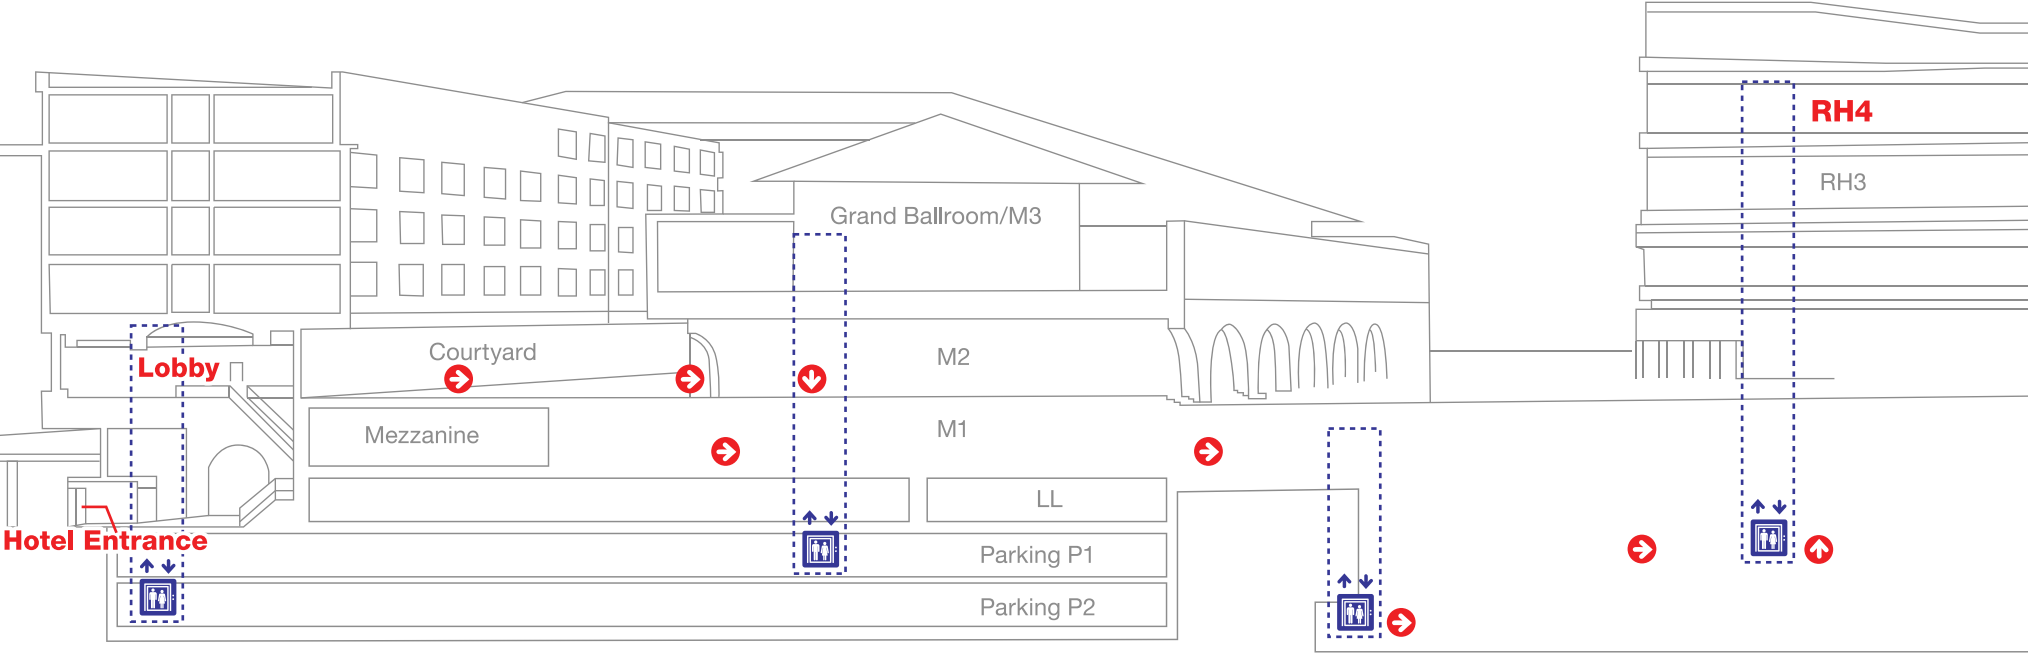

INDOOR PATH

HOTEL ENTRANCE

CONFERENCE CENTER

ROWLING HALL

Contact Mara if you are lost: 310.890.2095

HPC USER FORUM – MAY 5 - 6, 2026

HOTEL ENTRANCE

CONFERENCE CENTER